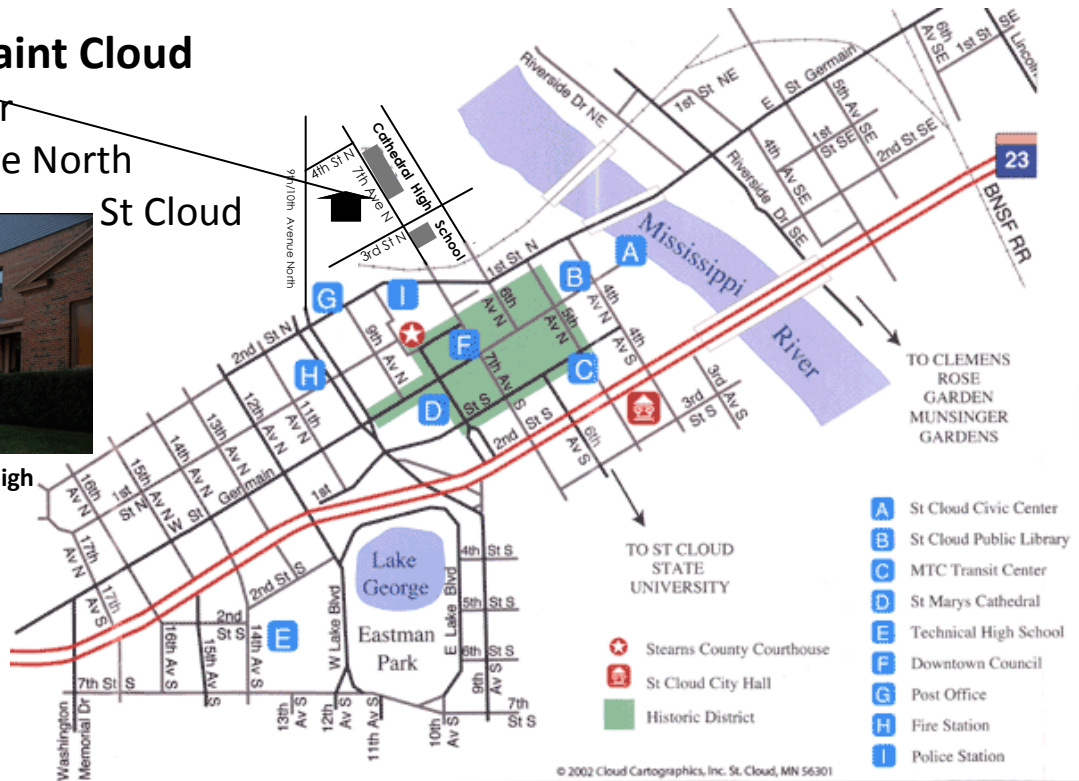

from the northwest (I-94)

Take I-94 SE toward St. Cloud.
Take CR-75 EXIT 158, on the left.
This becomes W Division St / MN-23 E.
Continue east.
Turn left at 7th Avenue South.
Turn left into parking lot off 4th Street North. End at Pastoral Center, 305 7th Avenue North.

from the southwest (MN-23)

Take MN-23 NE toward St. Cloud.
Turn left onto MN-15 N / MN-23 E.
Turn right onto W Division St / MN-23 E. Continue east.
Turn left at 7th Avenue South.
Turn left into parking lot off 4th Street North. End at Pastoral Center,

from the southeast (I-94)

Take I-94 NW toward St. Cloud.
Merge onto CR-75 via exit 171.
Turn right onto 22nd Street South.
Turn left onto Clearwater Rd (this road becomes 9th Avenue South).
Turn right onto 4th Street North.
End at Pastoral Center, 305 7th Avenue North.

from the southeast (US-10)

Take US-10 NW toward St. Cloud.
Merge onto MN-23 W.
Turn right at 7th Avenue South
Turn left into parking lot off 4th Street North. End at Pastoral Center, 305 7th Avenue North.

from the east (MN-23)

Take MN-23 West toward St. Cloud.
Turn right at 7th Avenue South.
Turn left into parking off 4th Street North. End at Pastoral Center, 305 7th Avenue North.

from the north (US-10)

Take US-10 South toward St. Cloud.
Turn right onto East St. Germain Street (at stoplight).
Turn right at 7th Avenue North.
Turn left into parking lot off 4th Street North. End at Pastoral Center, 305 7th Avenue North.