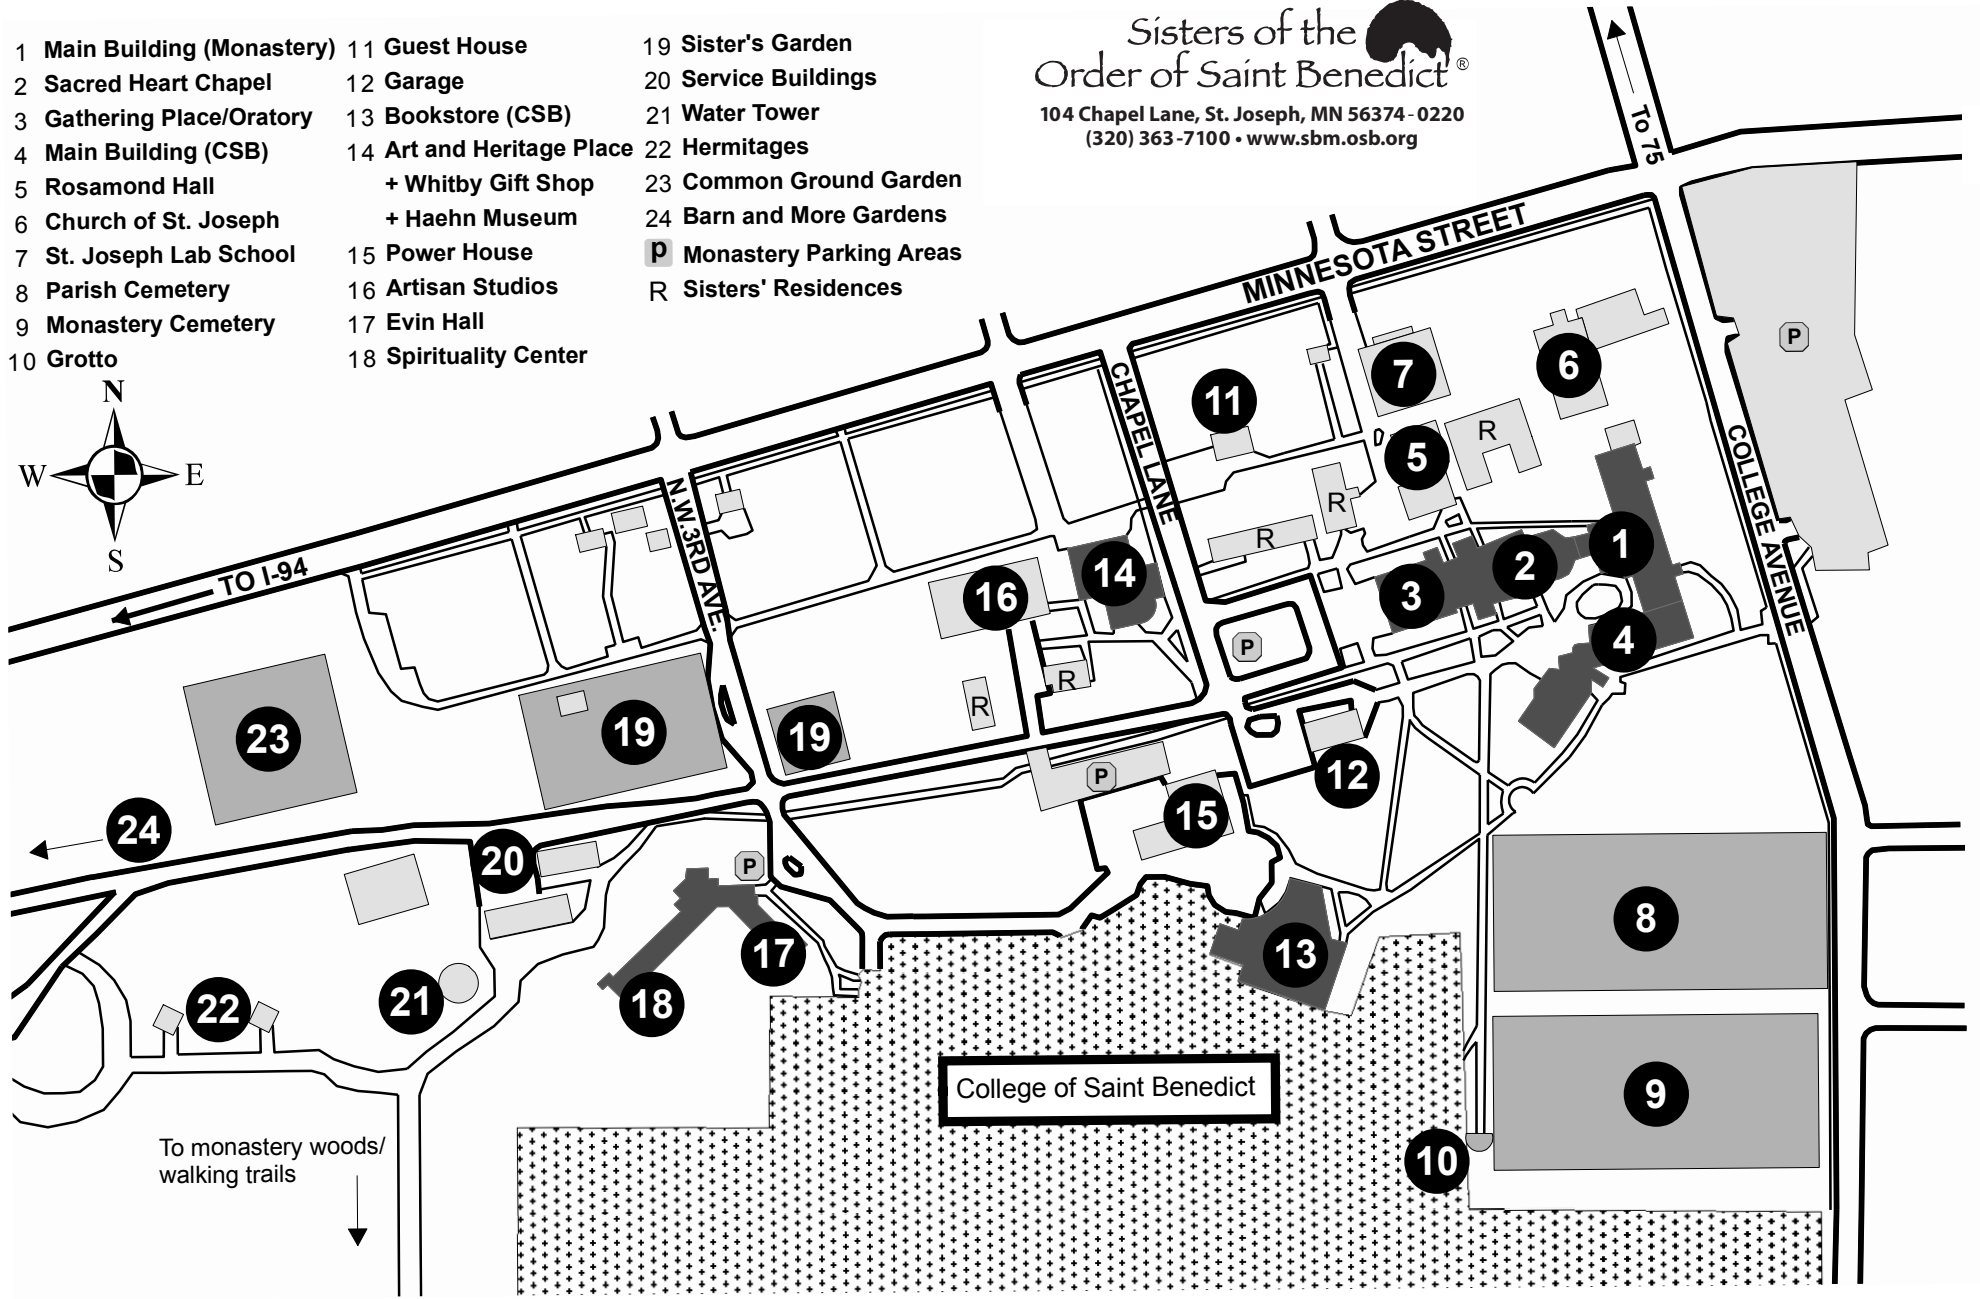

- 1 Main Building (Monastery)
- 2 Sacred Heart Chapel
- 3 Gathering Place/Oratory
- 4 Main Building (CSB)
- 5 Rosamond Hall
- 6 Church of St. Joseph
- 7 St. Joseph Lab School
- 8 Parish Cemetery
- 9 Monastery Cemetery
- 10 Grotto
- 11 Guest House
- 12 Garage
- 13 Bookstore (CSB)
- 14 Art and Heritage Place
+ Whitby Gift Shop
+ Haehn Museum
- 15 Power House
- 16 Artisan Studios
- 17 Evin Hall
- 18 Spirituality Center
- 19 Sister's Garden
- 20 Service Buildings
- 21 Water Tower
- 22 Hermitages
- 23 Common Ground Garden
- 24 Barn and More Gardens

- P** Monastery Parking Areas
- R** Sisters' Residences

 Sisters of the
 Order of Saint Benedict®
 104 Chapel Lane, St. Joseph, MN 56374-0220
 (320) 363-7100 • www.sbm.osb.org

Directions to Saint Scholastica Convent from Saint Benedict's Monastery:

From the guest parking lot or circle in front of Sacred Heart Chapel, exit the monastery on Chapel Road and take a right on Minnesota Street. At the stop sign (College Avenue) make a left and proceed to the stop light at Hwy 75 (Division). Make a right onto Hwy 75 and follow this until it turns into West Division Street/MN-23 East. Continue following MN-23 East to the 9th Avenue ramp. Turn left onto 10th Avenue North/9th Avenue South/CR-7. Continue to follow 9th Avenue South/CR-7. Turn left onto 10th Street South. 10th Street South becomes University Drive Southeast. Turn right onto Kilian Boulevard Southeast. Kilian Boulevard Southeast becomes Minnesota Boulevard Southeast. Turn right onto 20th Avenue Southeast. End at Saint Scholastica Convent, 1845 20th Avenue Southeast, St. Cloud.